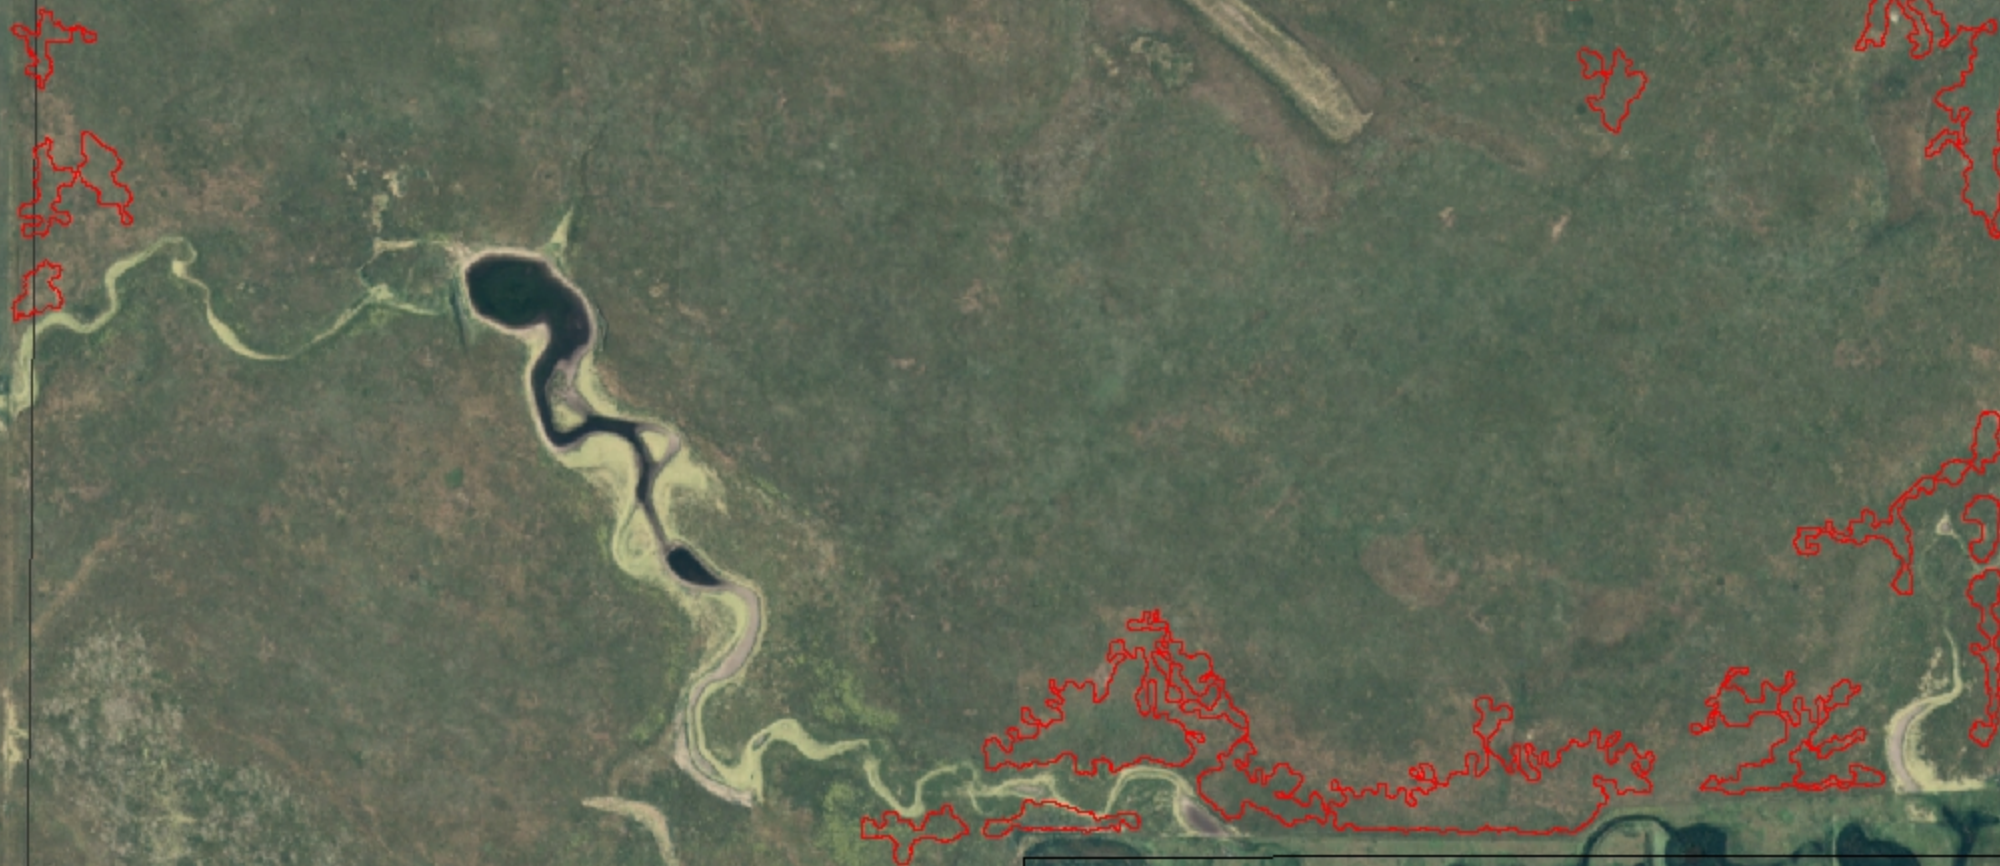

Cowan WPA

Wormwood monitoring 2009

Legend

-  WPA Boundary
-  Cowan-Wormwood 2009
-  Section Line

0 0.05 0.1 0.2 Miles