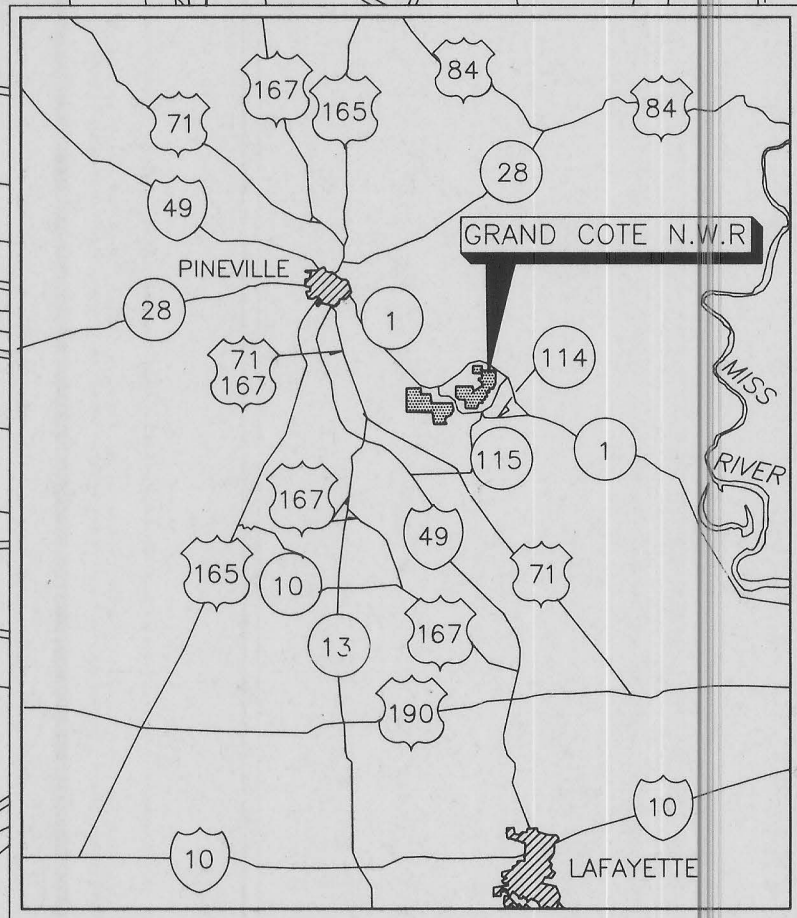

GRAND COTE NATIONAL WILDLIFE REFUGE

AVOUELLES AND RAPIDES PARISHES, LOUISIANA

UNITED STATES
DEPARTMENT OF THE INTERIOR

UNITED STATES
FISH AND WILDLIFE SERVICE

VICINITY MAP
0 5 10 20 30 40
SCALE IN MILES

COMPILED IN THE DIVISION OF REALTY
FROM SURVEYS BY U. S. G. S.

LOUISIANA MERIDIAN

ATLANTA, GEORGIA MAY, 1990
POSTED: 6 / 92

TRUE NORTH
MAGNETIC N
MEAN DECLINATION
1990

4R LA 1182 402

FOR STATUS ONLY

GRAND COTE