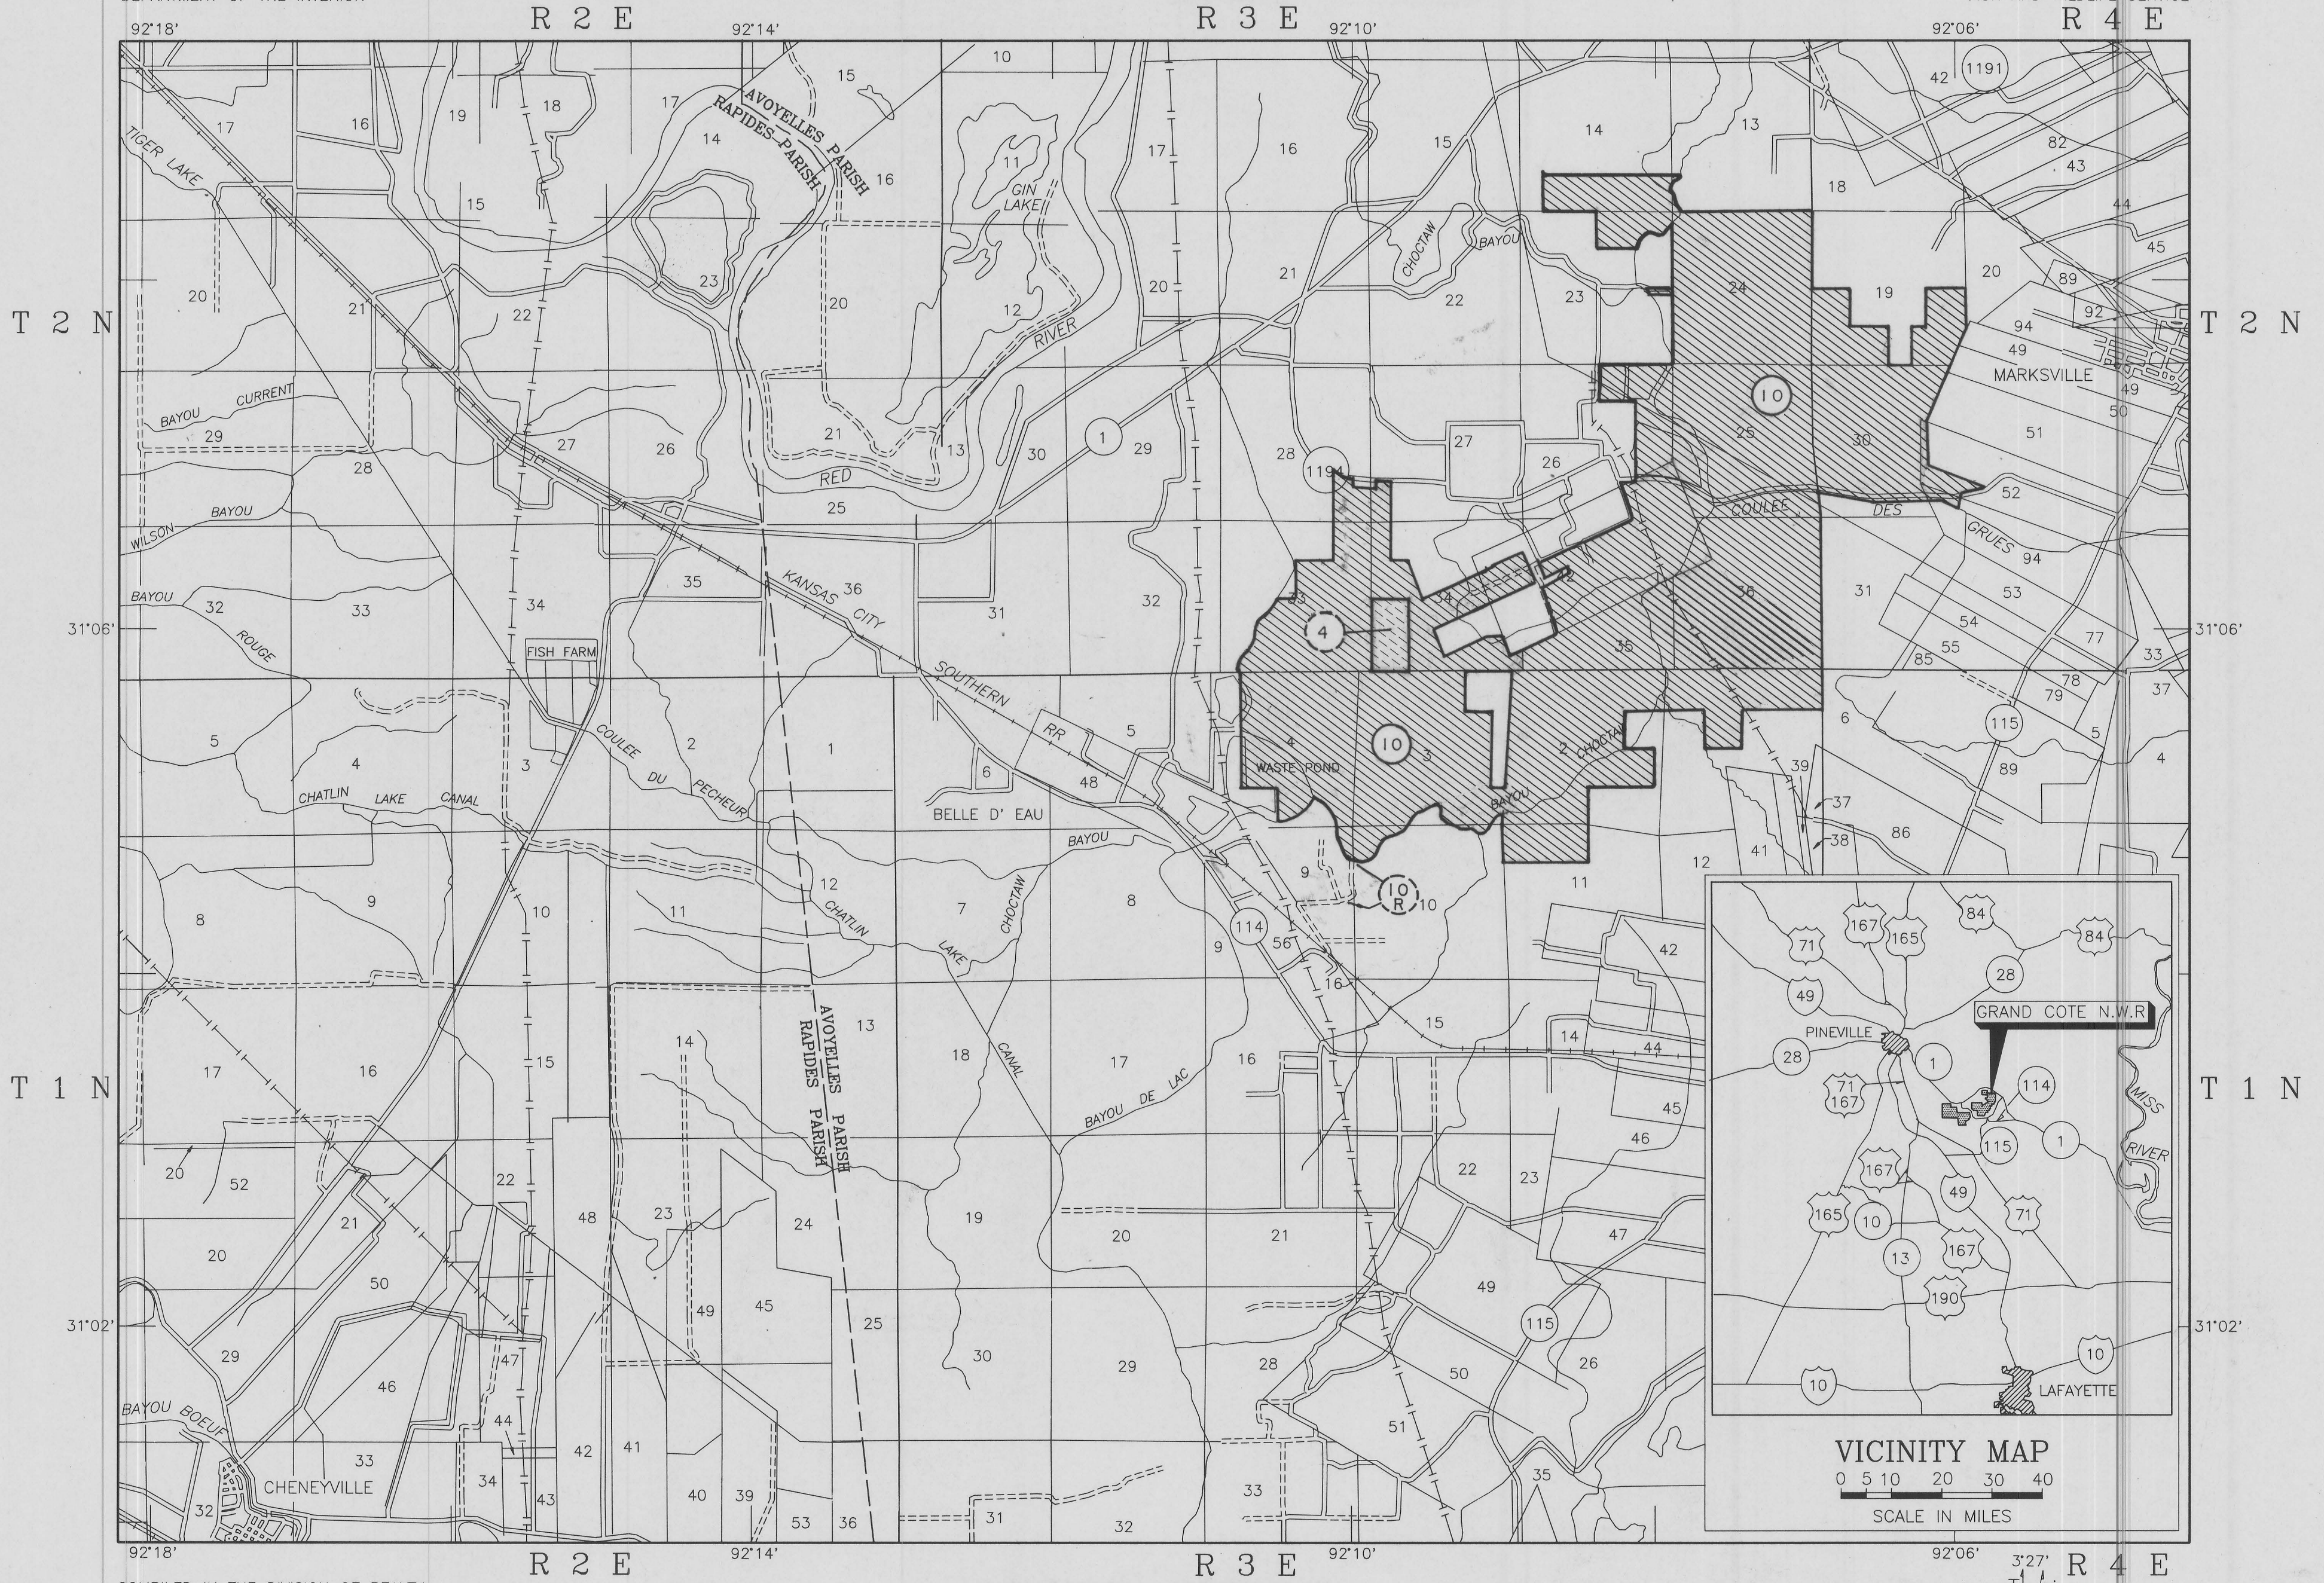

GRAND COTE NATIONAL WILDLIFE REFUGE

AVOUELLES AND RAPIDES PARISHES, LOUISIANA

UNITED STATES
DEPARTMENT OF THE INTERIOR

UNITED STATES
FISH AND WILDLIFE SERVICE

VICINITY MAP
0 5 10 20 30 40
SCALE IN MILES

COMPILED IN THE DIVISION OF REALTY
FROM SURVEYS BY U. S. G. S.

LOUISIANA MERIDIAN

ATLANTA, GEORGIA MAY, 1990
POSTED: 6 / 92

TRUE NORTH
MAGNETIC N
MEAN DECLINATION
1990

4R LA 1182 402

FOR STATUS ONLY

GRAND COTE